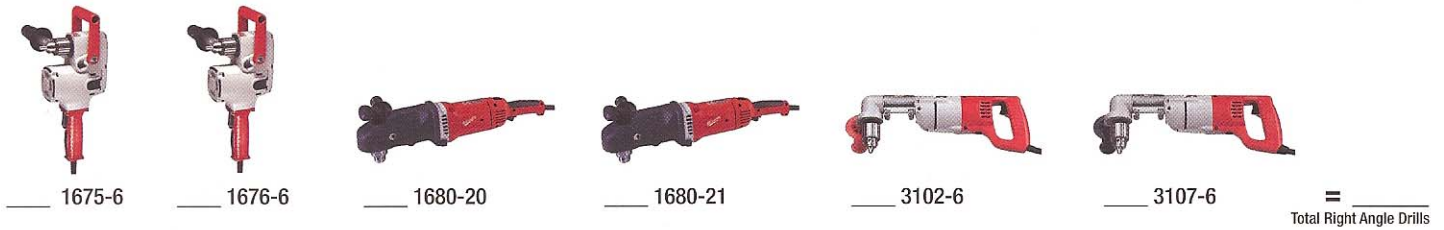

**MVP TOOLS** (Fill in quantity for each purchased tool)

**MVP TOOL TOTAL** \_\_\_\_\_  
**divide by 2**

**= REDEMPTIONS** \_\_\_\_\_

**HEAVY DUTY BONUS TOOLS** (Fill in quantity for each redemption)

All of the below steps must be completed and purchases must be made April 15, 2008 – July 15, 2008, and postmarked no later than July 15, 2008 to qualify for the Milwaukee® MVP Mail-in promotion.